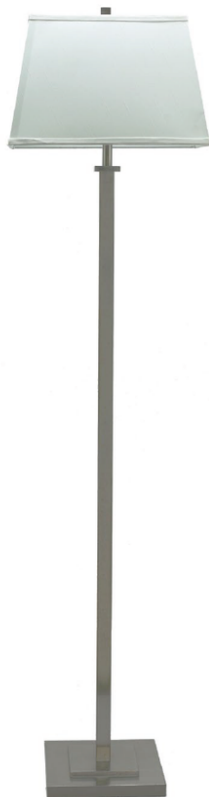

998 Series - Lamps

Brush Steel

NL-998DSOWU

- Description: Desk Lamp
- Height: 27"
- Finish: Brushed Steel
- Number of Switches: 1 On/Off
- Number of Lights: 1
- Power: Yes
- USB Charger: Yes
- Internet Port: Yes
- Socket: E26
- Bulb: A19 Medium Base
- Wattage: 100 Watt Equivalent
- Shade: W15" x D10" x H10"
- Shade Material: Fabric

NL-998TSOWU

- Description: Table Lamp; Single Light
- Height: 27"
- Finish: Brushed Steel
- Number of Switches: 1 On/Off
- Number of Lights: 1
- Power: Yes
- USB Charger: Yes
- Internet Port: No
- Socket: 1 x E26
- Bulb: 1 x A19 Medium Base (not included)
- Wattage: 100 Watt Equivalent
- Shade: W15" x D10" x H10"
- Shade Material: Fabric
- Shade Color: Off-White

Brush Steel

NL-998TSQOWU

- Description: Table Lamp; Double Light
- Height: 27"
- Finish: Brushed Steel
- Number of Switches: 2 On/Off
- Number of Lights: 2
- Power: Yes
- USB Charger: Yes
- Internet Port: No
- Socket: 2 x E26
- Bulb: A19 Medium Base (not included)
- Wattage: 100 Watt Equivalent
- Shade: W15" x D10" x H10"
- Shade Material: Fabric
- Shade Color: Off-White

NL-998FSOWU

- Description: Floor Lamp
- Height: 61"
- Finish: Brushed Steel
- Number of Switches: 1 On/Off
- Number of Lights: 1
- Power: No
- USB Charger: No
- Internet Port: No
- Socket: 1 x E26
- Bulb: 1 x A19 Medium Base (not included)
- Wattage: 100 Watt Equivalent
- Shade: W15" x D10" x H10"
- Shade Material: Fabric